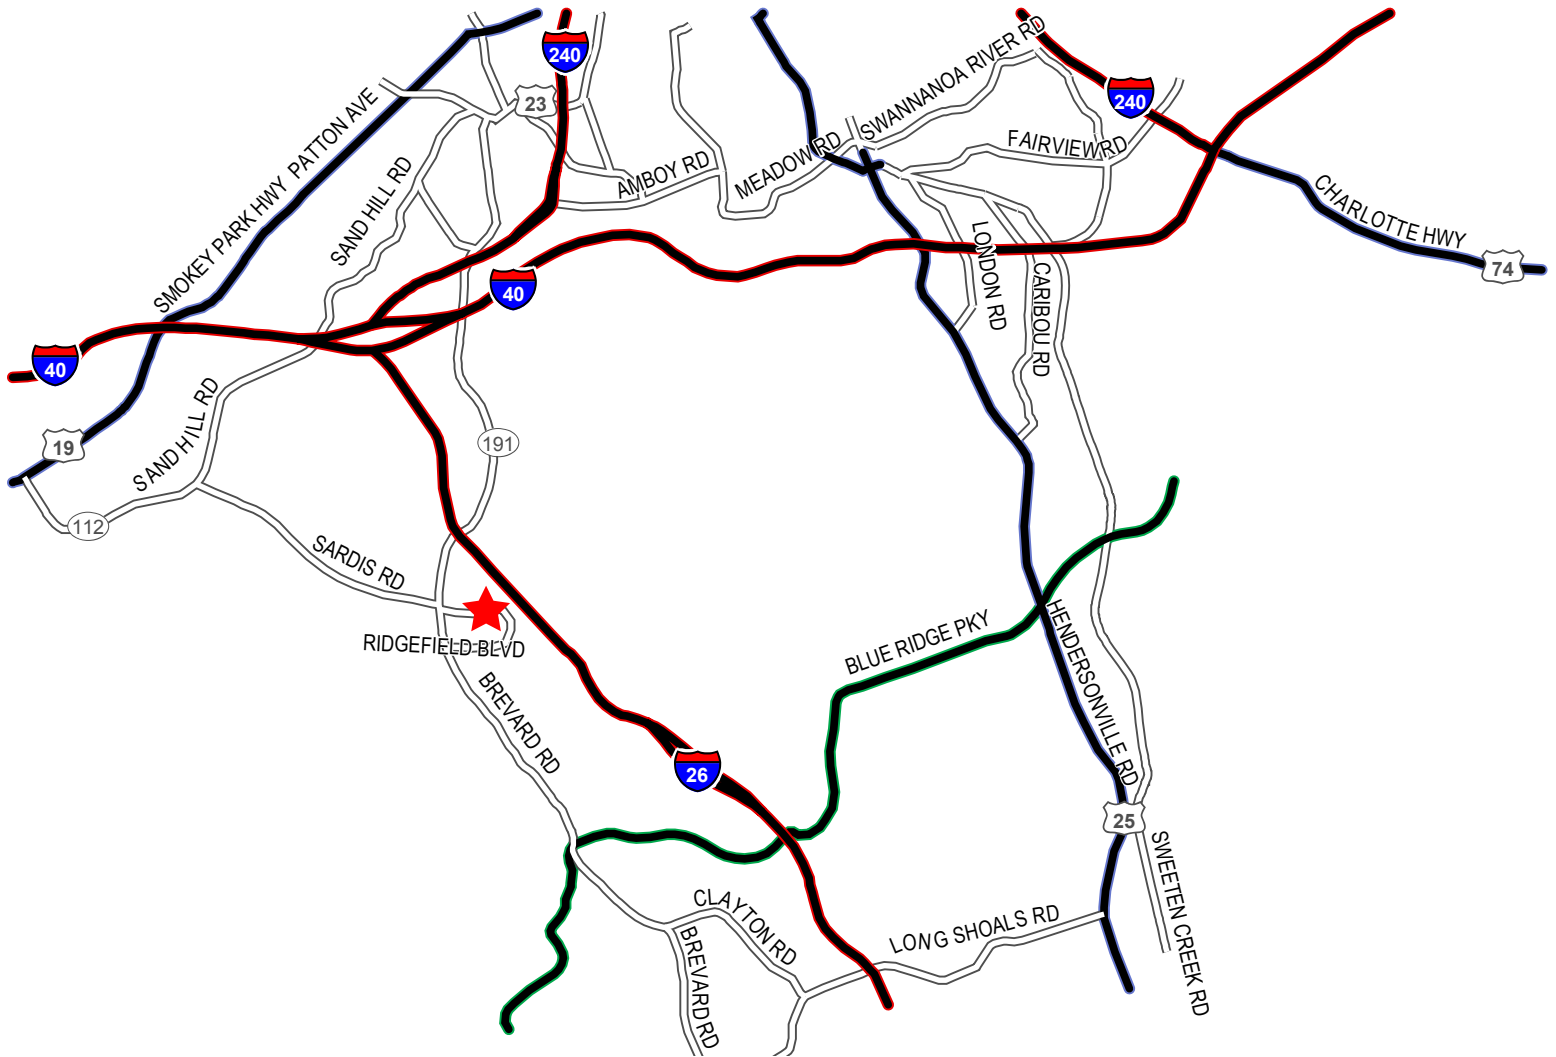

Asheville

From the North

Follow I-26 East
Exit at Blue Ridge Pkwy (exit 33)
Turn left on Brevard Rd (NCSR 191)
Turn left on Ridgefield Blvd 1/4 mile
Wade Trim is located on the right

From the South

Follow I-26 West
Exit at Blue Ridge Pkwy (exit 33)
Turn right on Brevard Rd (NCSR 191)
Turn left on Ridgefield Blvd 1/4 mile
Wade Trim is located on the right

East or West on I-40

Leave expressway at exit 46 on to I-26 East
Follow I-26 East
Exit at Blue Ridge Pkwy (exit 33)
Turn left on Brevard Rd (NCSR 191)
Turn left on Ridgefield Blvd 1/4 mile
Wade Trim is located on the right