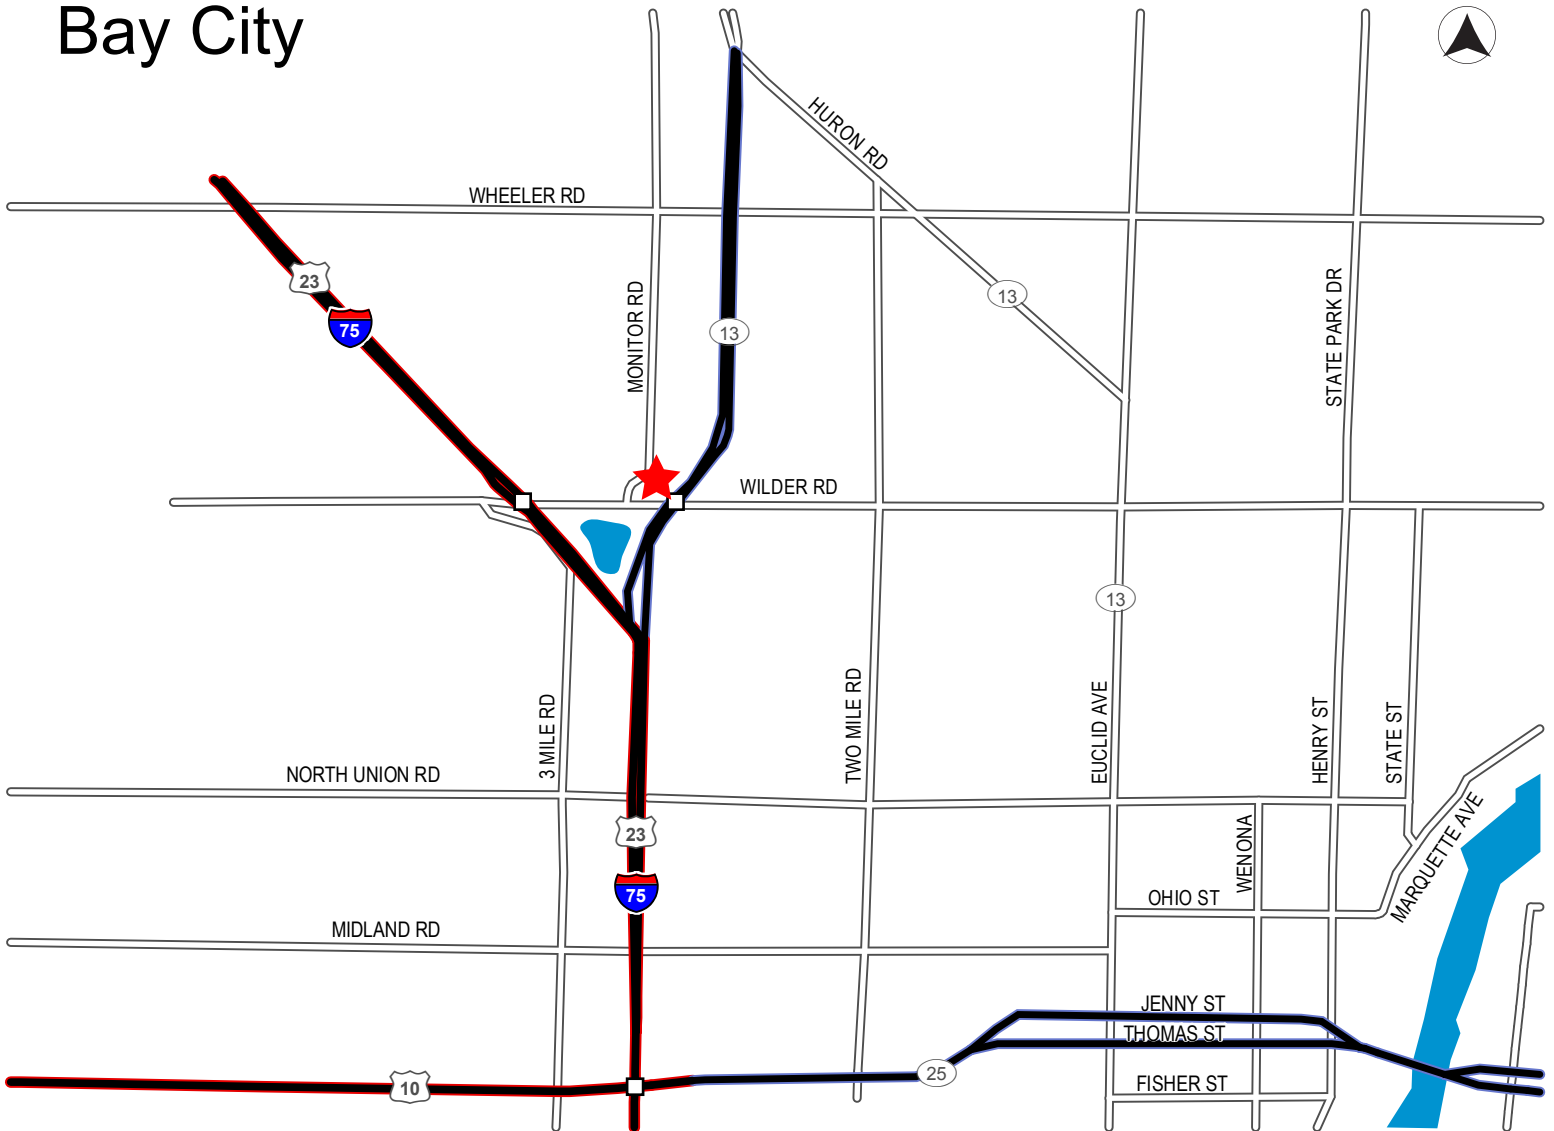

Bay City

From the North

Follow I-75 South toward US-23
Exit at Wilder Road (exit 164)
Turn left on Wilder Road
Turn left on Monitor Road
Wade Trim is located on the right

From the South

Follow I-75 North toward US-23
Exit at Wilder Road (M-13)/Kawkawlin (exit 164)
Take ramp toward Wilder Road
Turn left on Wilder Road
Turn right on Monitor Road
Wade Trim is located on the right

From the East

Follow US-10 East toward Bay City
Continue on M-25 East
Take the Mackinac Bridge exit onto I-75 North
Exit at Wilder Road (M-13)/Kawkawlin (exit 164)
Take ramp toward Wilder Road
Turn left on Wilder Road
Turn right on Monitor Road
Wade Trim is located on the right