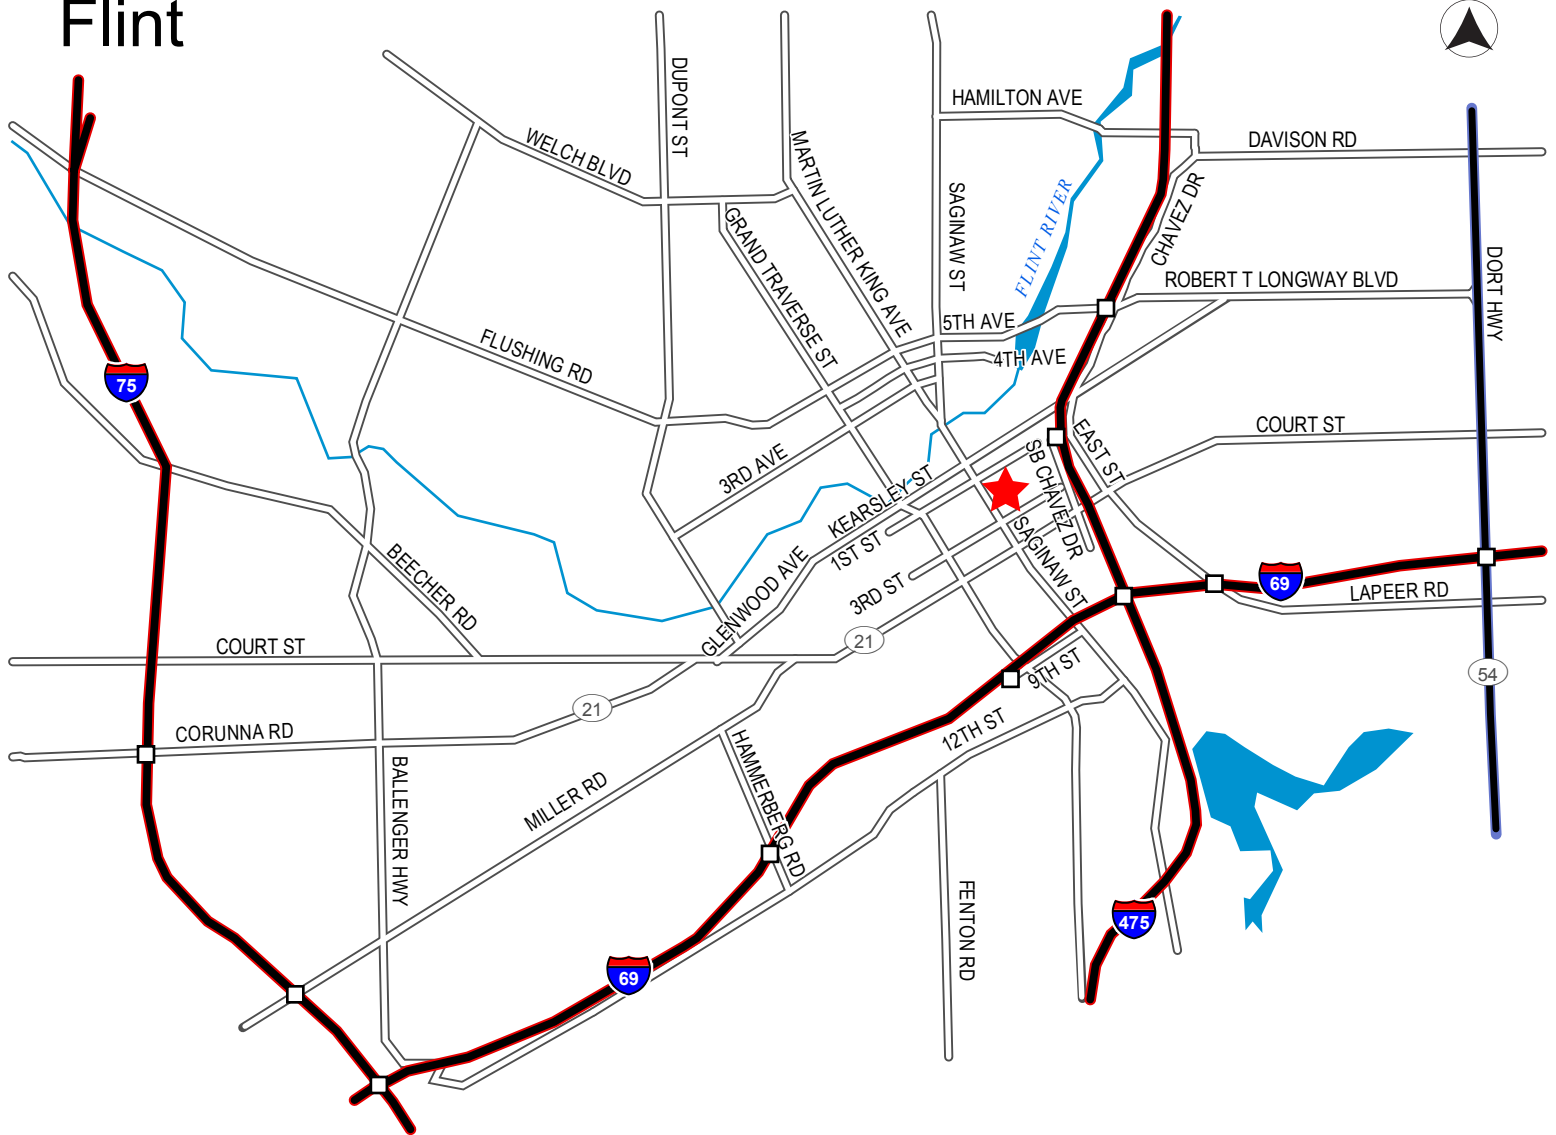

Flint

From the North

Follow I-75 South toward Flint/US-23 South
Exit at Downtown/Flint (exit 125) onto I-475 South
Exit Court Street (M-21)/Downtown (exit 7) onto
SB Chavez Drive
Turn right on East 3rd Street
Turn right on South Saginaw Street
Wade Trim is located on the right

From the East

Follow I-69 West toward Flint
Exit Saginaw Street/Downtown (exit 136)
Turn right on Saginaw Street
Wade Trim is located on the right

Wade Trim

555 South Saginaw Street
Suite 201
Flint, MI 48502

810.235.2555
800.841.0342
810.235.4975 (fax)

From the South

Follow US-23 North
Merge onto I-75 North
Exit Lansing/Port Huron (exit 117A) onto I-69 East
Exit Saginaw Street/Downtown (exit 136)
Continue on West 9th Street
Turn Left on South Saginaw Street
Wade Trim is located on the right

From the West

Follow I-69 East toward Flint/Port Huron
Exit Saginaw Street/Downtown (exit 136)
Continue on West 9th Street
Turn Left on South Saginaw Street
Wade Trim is located on the right

Parking

Surface parking is located on the east side of South Saginaw Street between Kearsley and First Streets. The entrance to the parking lot is off Kearsley Street. Bring your parking ticket into the office for validation. Street parking is also available throughout the downtown area.