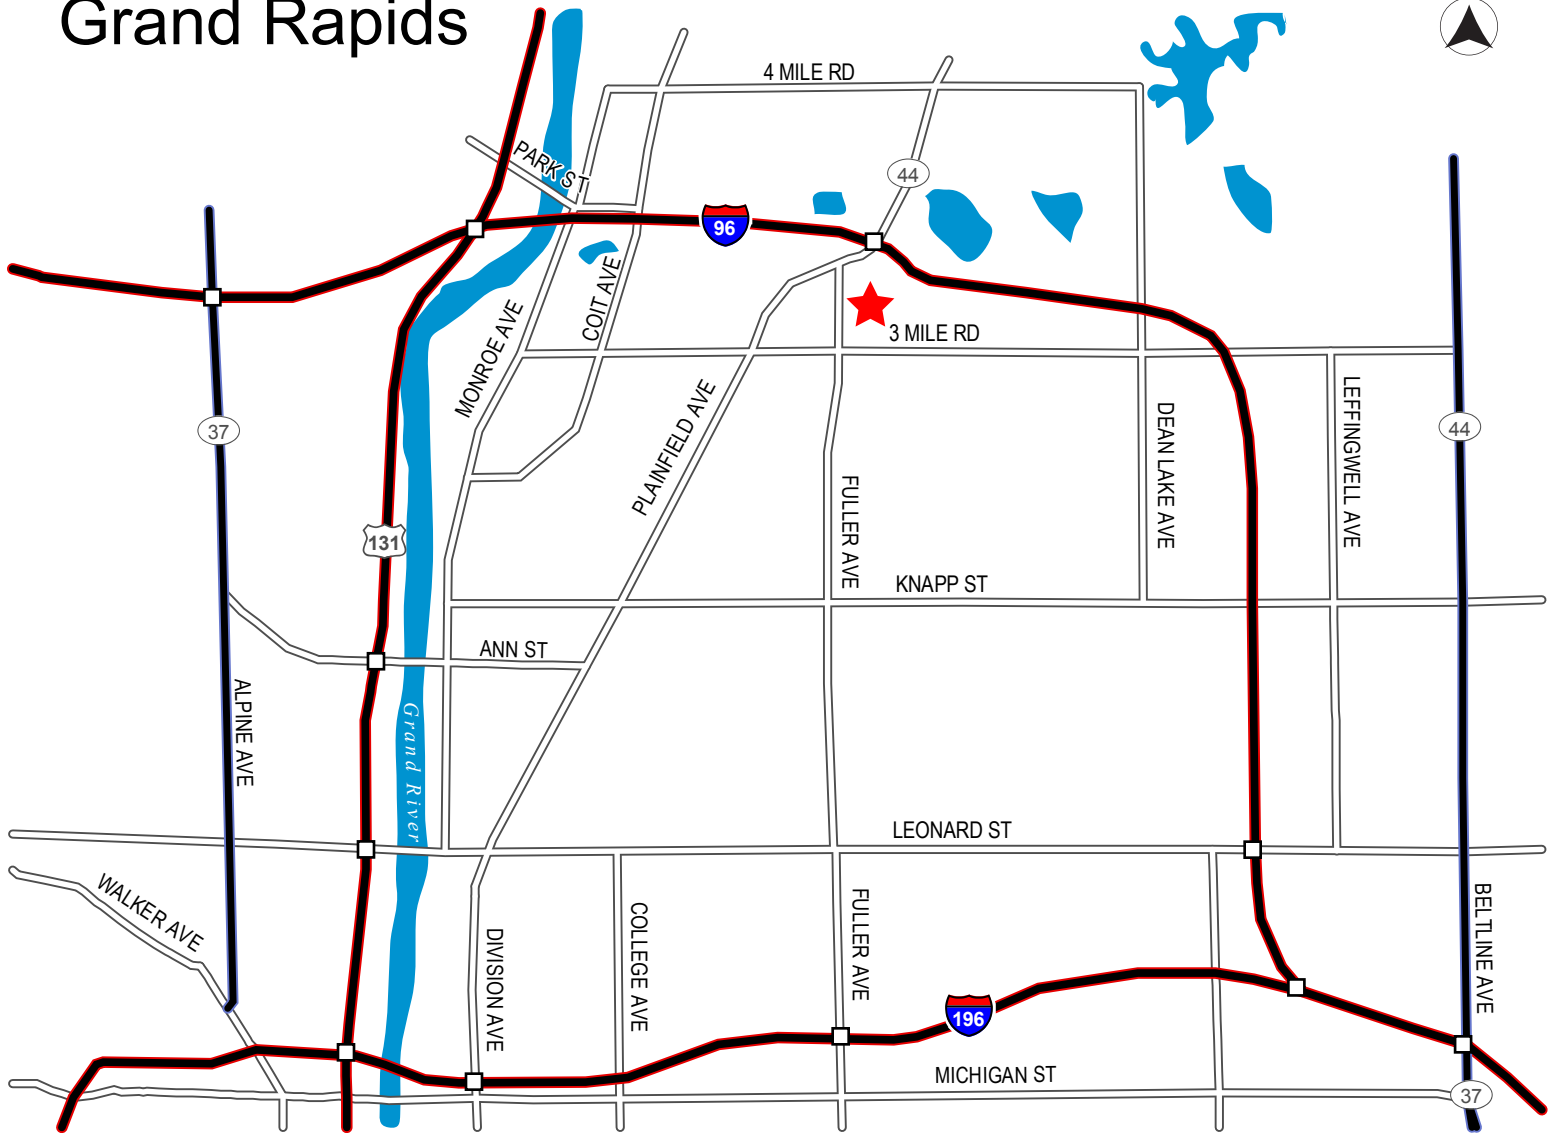

# Grand Rapids

## From the North

Follow US-131 South  
Exit onto I-96 East (exit 89)  
Follow I-96 East  
Take Plainfield Avenue (exit 33)  
Turn left on Plainfield Avenue N.E.  
Turn left on Fuller Avenue N.E.  
Wade Trim is located on the left

## From the East

Follow I-96 West  
Take Plainfield Avenue (exit 33)  
Turn right on Plainfield Avenue N.E.  
Turn left on Fuller Avenue N.E.  
Wade Trim is located on the left

## From the South

Follow US-131 North  
Exit onto I-96 East (exit 89)  
Follow I-96 East  
Take Plainfield Avenue (exit 33)  
Turn left on Plainfield Avenue N.E.  
Turn left on Fuller Avenue N.E.  
Wade Trim is located on the left