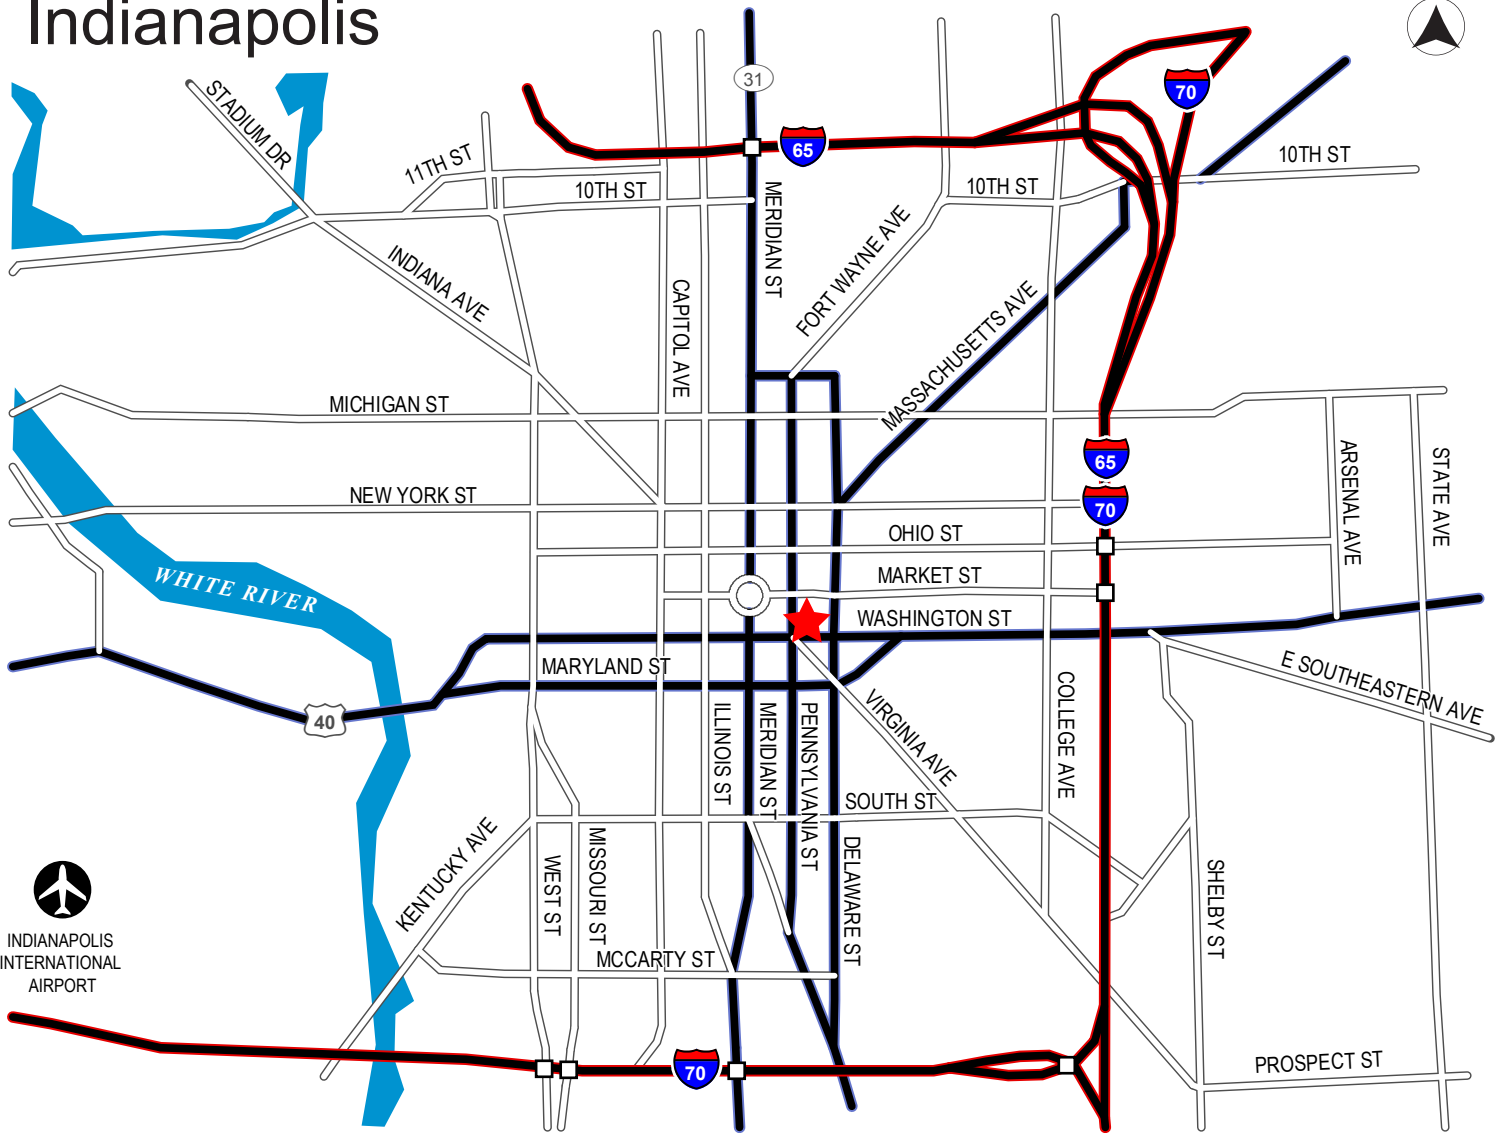

Indianapolis

From the Northeast

Follow I-69 South
 Exit onto I-465 South
 Exit Indianapolis onto I-70 West (exit 44)
 Take the I-70 West/I-65 South left exit onto
 I-65 South toward
 Michigan St./Ohio St./Fletcher Ave. (exit 83A)
 Exit Ohio Street
 Turn left on North Pennsylvania Street
 Wade Trim is located on the left

From the Northwest

Follow I-65 South
 Exit Michigan St./Ohio St./Fletcher Ave.
 Exit Ohio Street
 Turn left on North Pennsylvania Street
 Wade Trim is located on the left

Wade Trim
 1 N. Pennsylvania Street
 Suite 1005
 Indianapolis, IN 46204

317.829.5881
 317.829.5880 fax

From the South

Follow I-65 North
 Exit left onto I-70 West toward St. Louis (exit 110B)
 Exit McCarty Street
 Turn right on East McCarty Street
 Turn left on South Delaware Street
 Turn left on East Market Street
 Turn left on North Pennsylvania Street
 Wade Trim is located on the left

From the West/Airport

Follow I-70 East toward Indianapolis
 Exit McCarty Street
 Turn right on East McCarty Street
 Turn left on South Delaware Street
 Turn left on East Market Street
 Turn left on North Pennsylvania Street
 Wade Trim is located on the left