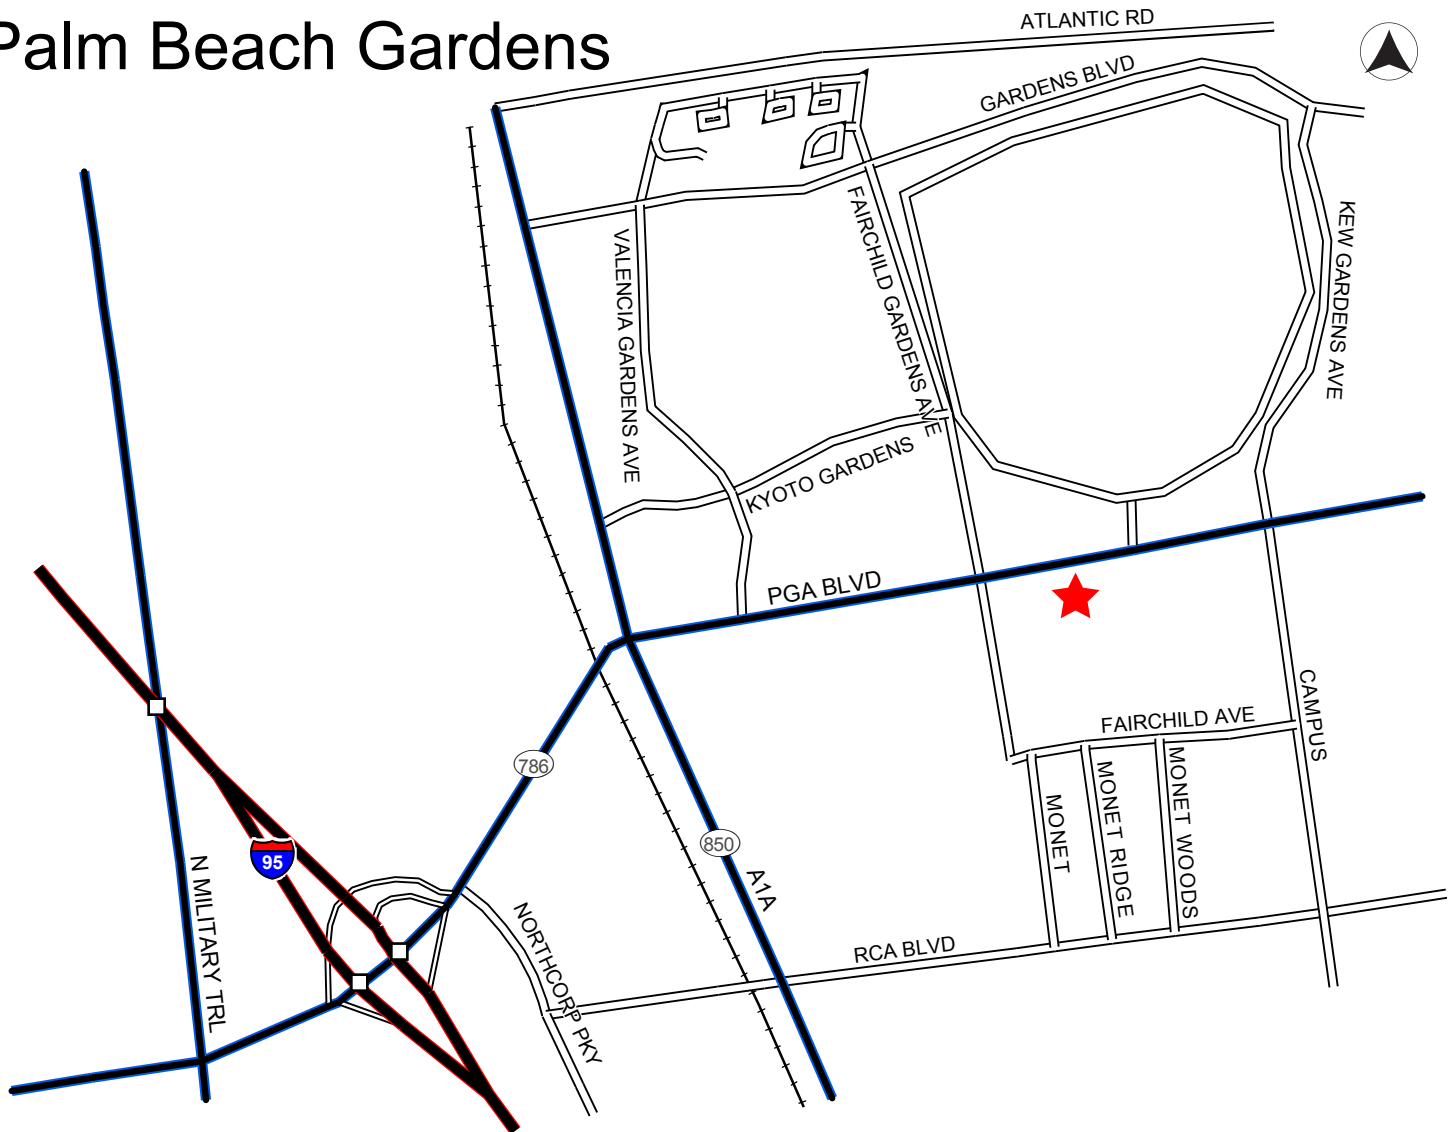

Palm Beach Gardens

From the North

Follow 95 South toward West Palm Beach
Exit at PGA Boulevard toward Florida Atlantic Univ/
PB Community College (exit #79)
Turn left on PGA Boulevard (SR-786 E)
Wade Trim is located on the right

From the South

Follow I-95 North toward Daytona Beach
Exit at PGA Boulevard (SR-786 E) onto
PGA Boulevard (exit #79A)
Wade Trim is located on the right

From the West

Follow SR-80 East
Turn right on US-441 South
Continue on US-98 East
Take ramp onto Florida's Turnpike North (Toll applies)
Exit at PGA Boulevard toward Palm Beach Gardens (I-95)/
SR-809/PB Community College North Campus (US-1)
(exit #109) (Toll applies)
Turn left on PGA Boulevard (SR-786 E)
Wade Trim is located on the right