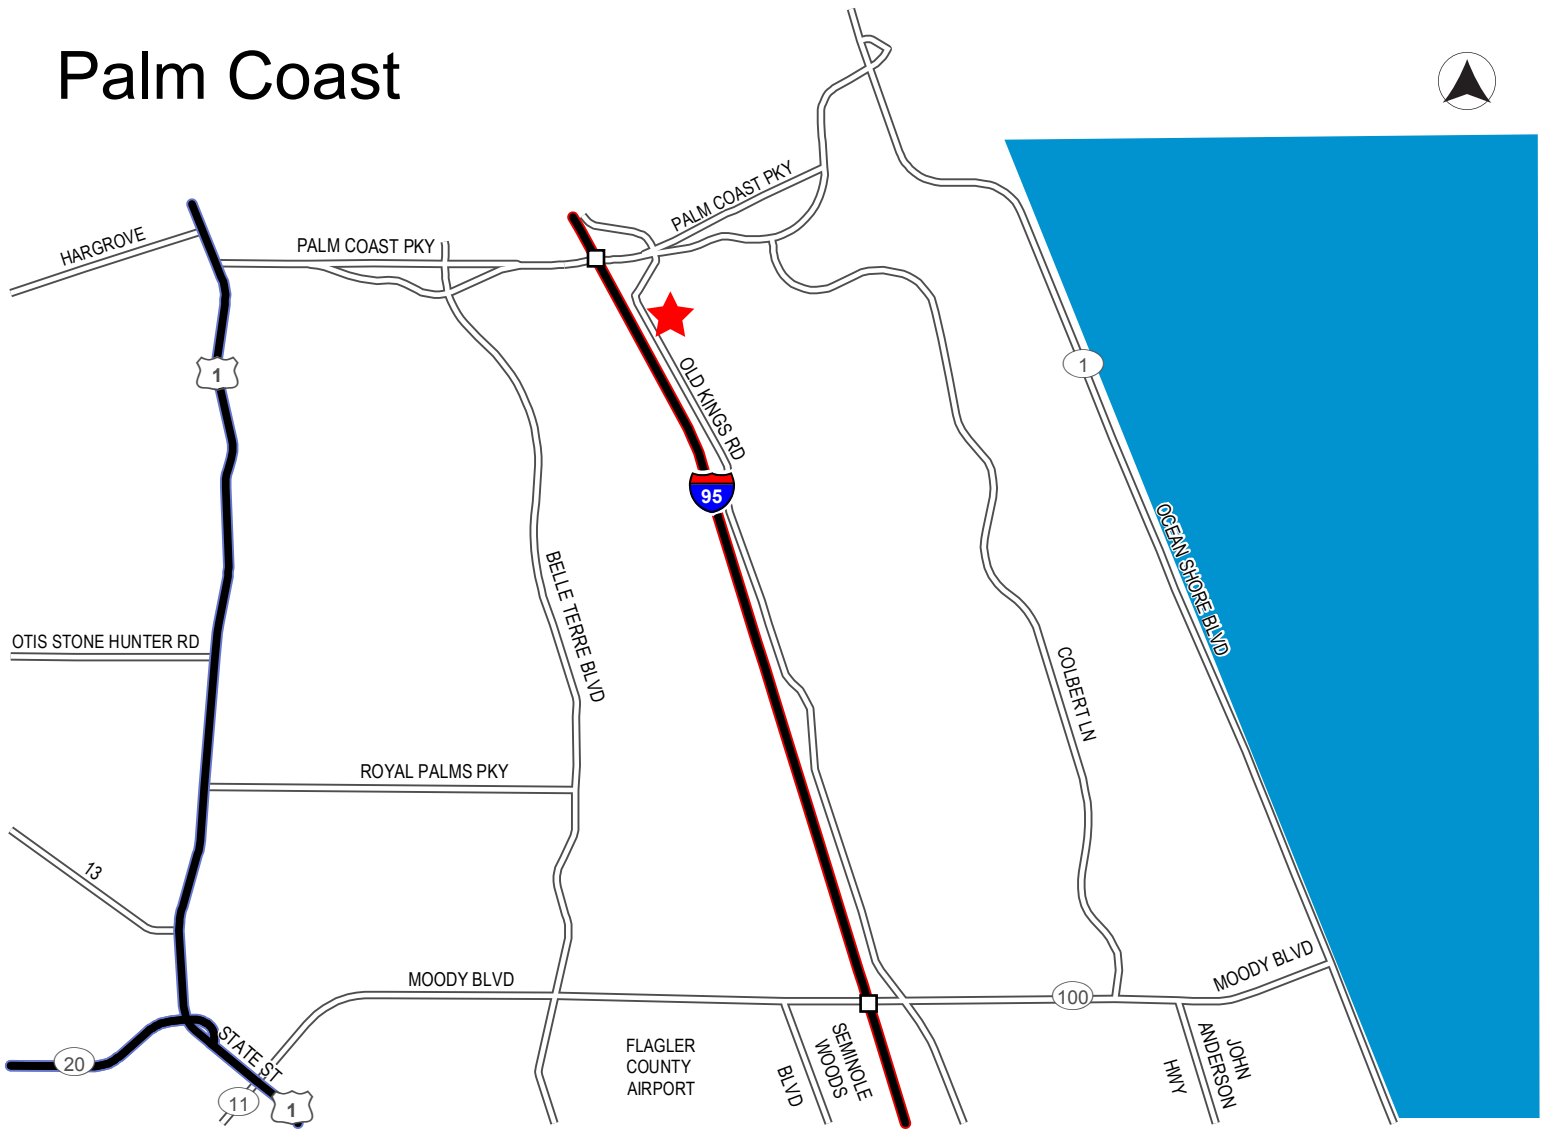

Palm Coast

From the North

Follow I-95 South toward Miami
Exit at Palm Coast Parkway (exit 289)
Turn left on Palm Coast Parkway
Turn right on Old Kings Road South (CR-2001)
Turn left on Utility Drive
Wade Trim is located on the left

From the South

Follow I-95 North
Exit at Palm Coast Parkway (exit 289)
Turn right on Palm Coast Parkway
Turn right on Old Kings Road South (CR-2001)
Turn left on Utility Drive
Wade Trim is located on the left

From the West

Follow Highway 100 East (SR-100 E)
Turn left to take ramp onto I-95 North
Exit at Palm Coast Parkway (exit 289)
Turn right on Palm Coast Parkway
Turn right on Old Kings Road South (CR-2001)
Turn left on Utility Drive
Wade Trim is located on the left