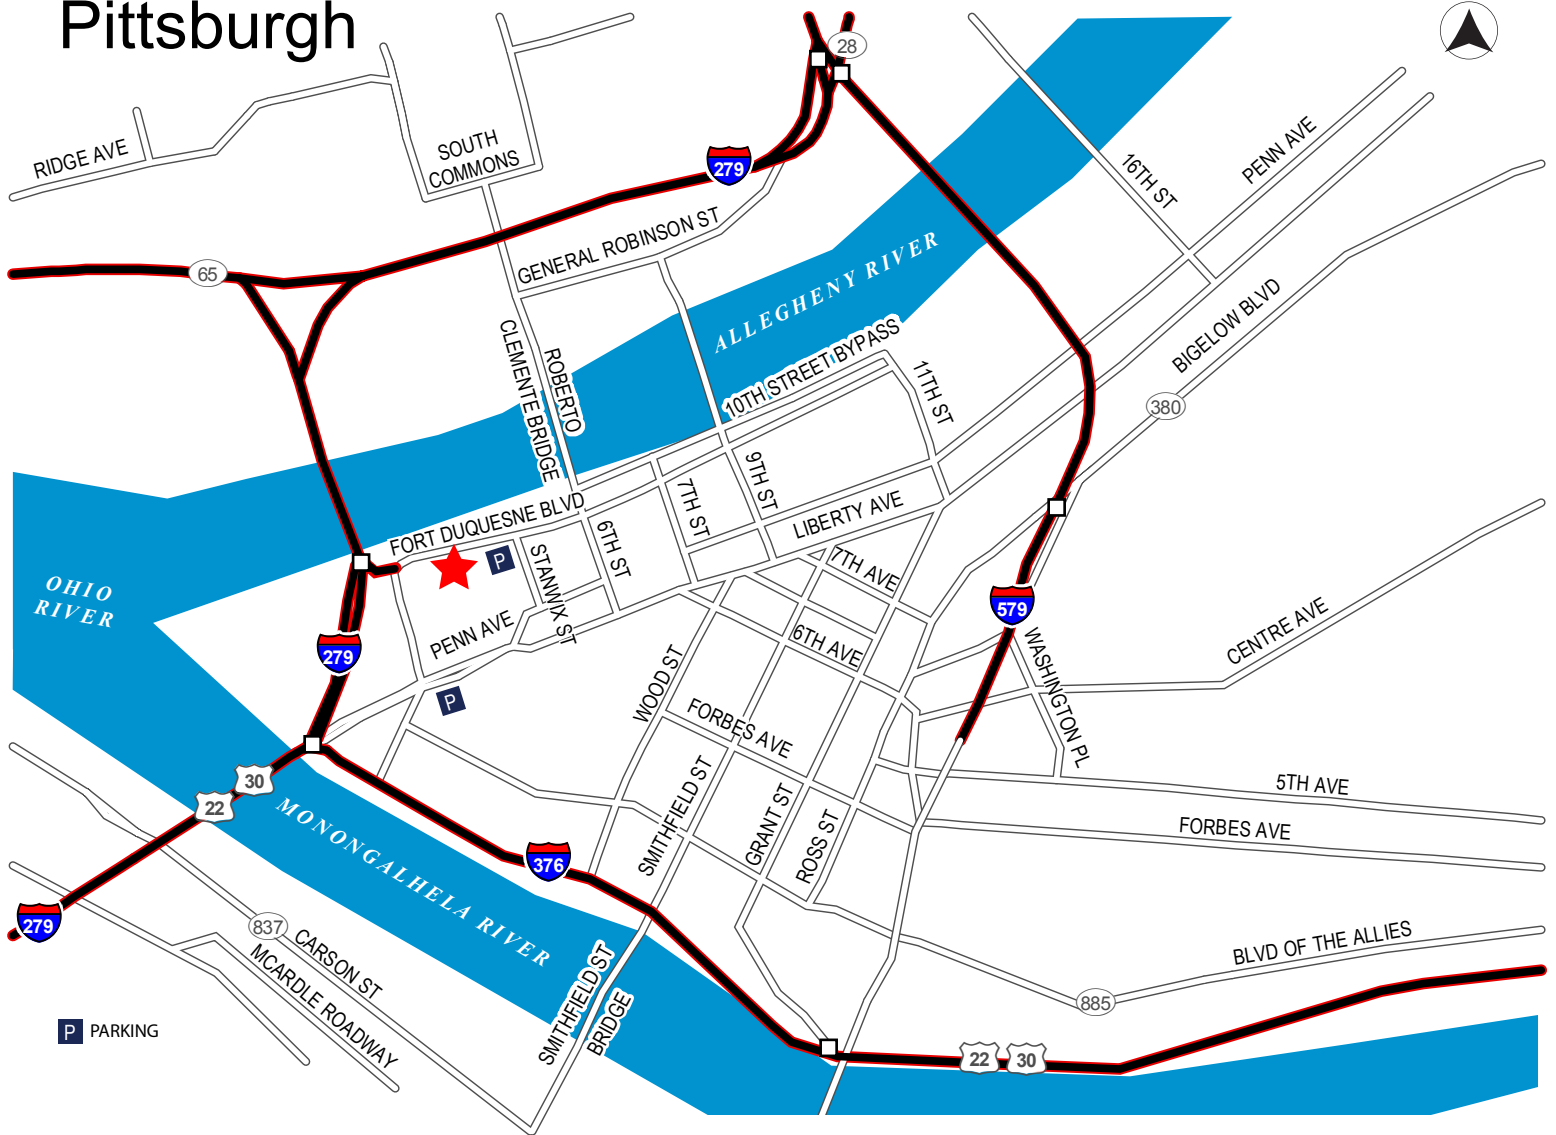

Pittsburgh

From the North

Follow I-79 South
Take left fork onto I-279 S toward Pittsburgh
Take left exit 6C/Convention Center/Fort Duquesne Blvd.
Take right fork onto Fort Duquesne Boulevard
Wade Trim is located on the right

From the East

Follow I-376 West toward Pittsburgh
Take left exit 1B/Stanwix Street
Bear left on Fort Pitt Boulevard
Turn right on Commonwealth Pl.
Bear right on Fort Duquesne Boulevard
Wade Trim is located on the right

Wade Trim

One Gateway Center
420 Fort Duquesne Boulevard
Suite 1350
Pittsburgh, PA 15222

412.454.5566
412.454.9001 fax

From the South

Follow I-79 North toward Pittsburgh
Exit Pittsburgh onto I-279 North (exit 59A)
Exit 6C/Fort Duquesne Blvd./Convention Center/Strip District
onto Fort Duquesne Boulevard
Wade Trim is located on the right

From the West

Follow PA-60 South toward Pittsburgh
Continue on US-22 East
Continue on I-279 North
Exit 6C/Fort Duquesne Blvd./Convention Center/Strip District
onto Fort Duquesne Boulevard
Wade Trim is located on the right