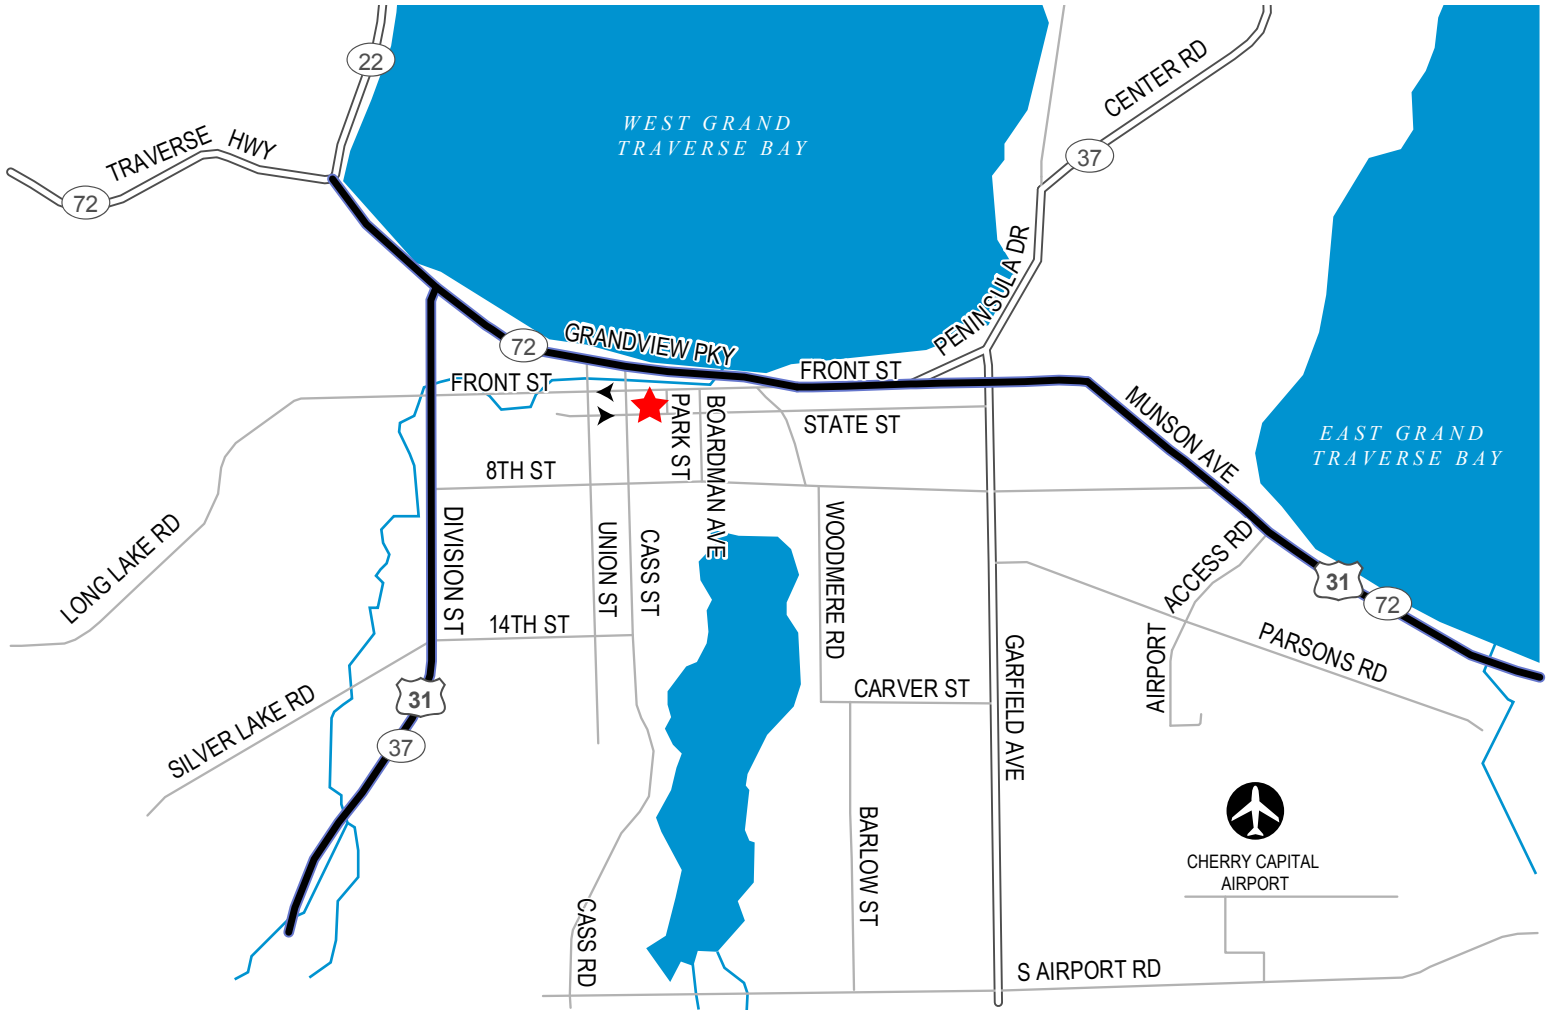

Traverse City

From the North

Follow US-31 South (Munson Avenue)
Turn left on Cass Street
Turn left on State Street
Wade Trim is located on the left

From the East

Follow M-72 (Munson Avenue/Front Street)
Continue on Front Street to Downtown
Turn left on Park Street
Wade Trim is located on the right

Wade Trim

241 East State Street
Traverse City, MI 49684

231.947.7400

231.946.1000 (fax)

From the South

Follow US-31/SR 37 North
Turn right on West 8th Street
Turn left on Cass Street
Turn right on State Street
Wade Trim is located on the left

From the West

Follow M-72
Turn right on West Grandview Parkway (M-22)
Turn left on Park Street
Wade Trim is located on the right

From the Airport

Follow South Airport Road West
Turn right on Cass Road
Continue on Cass Street
Turn Right on State Street
Wade Trim is located on the left